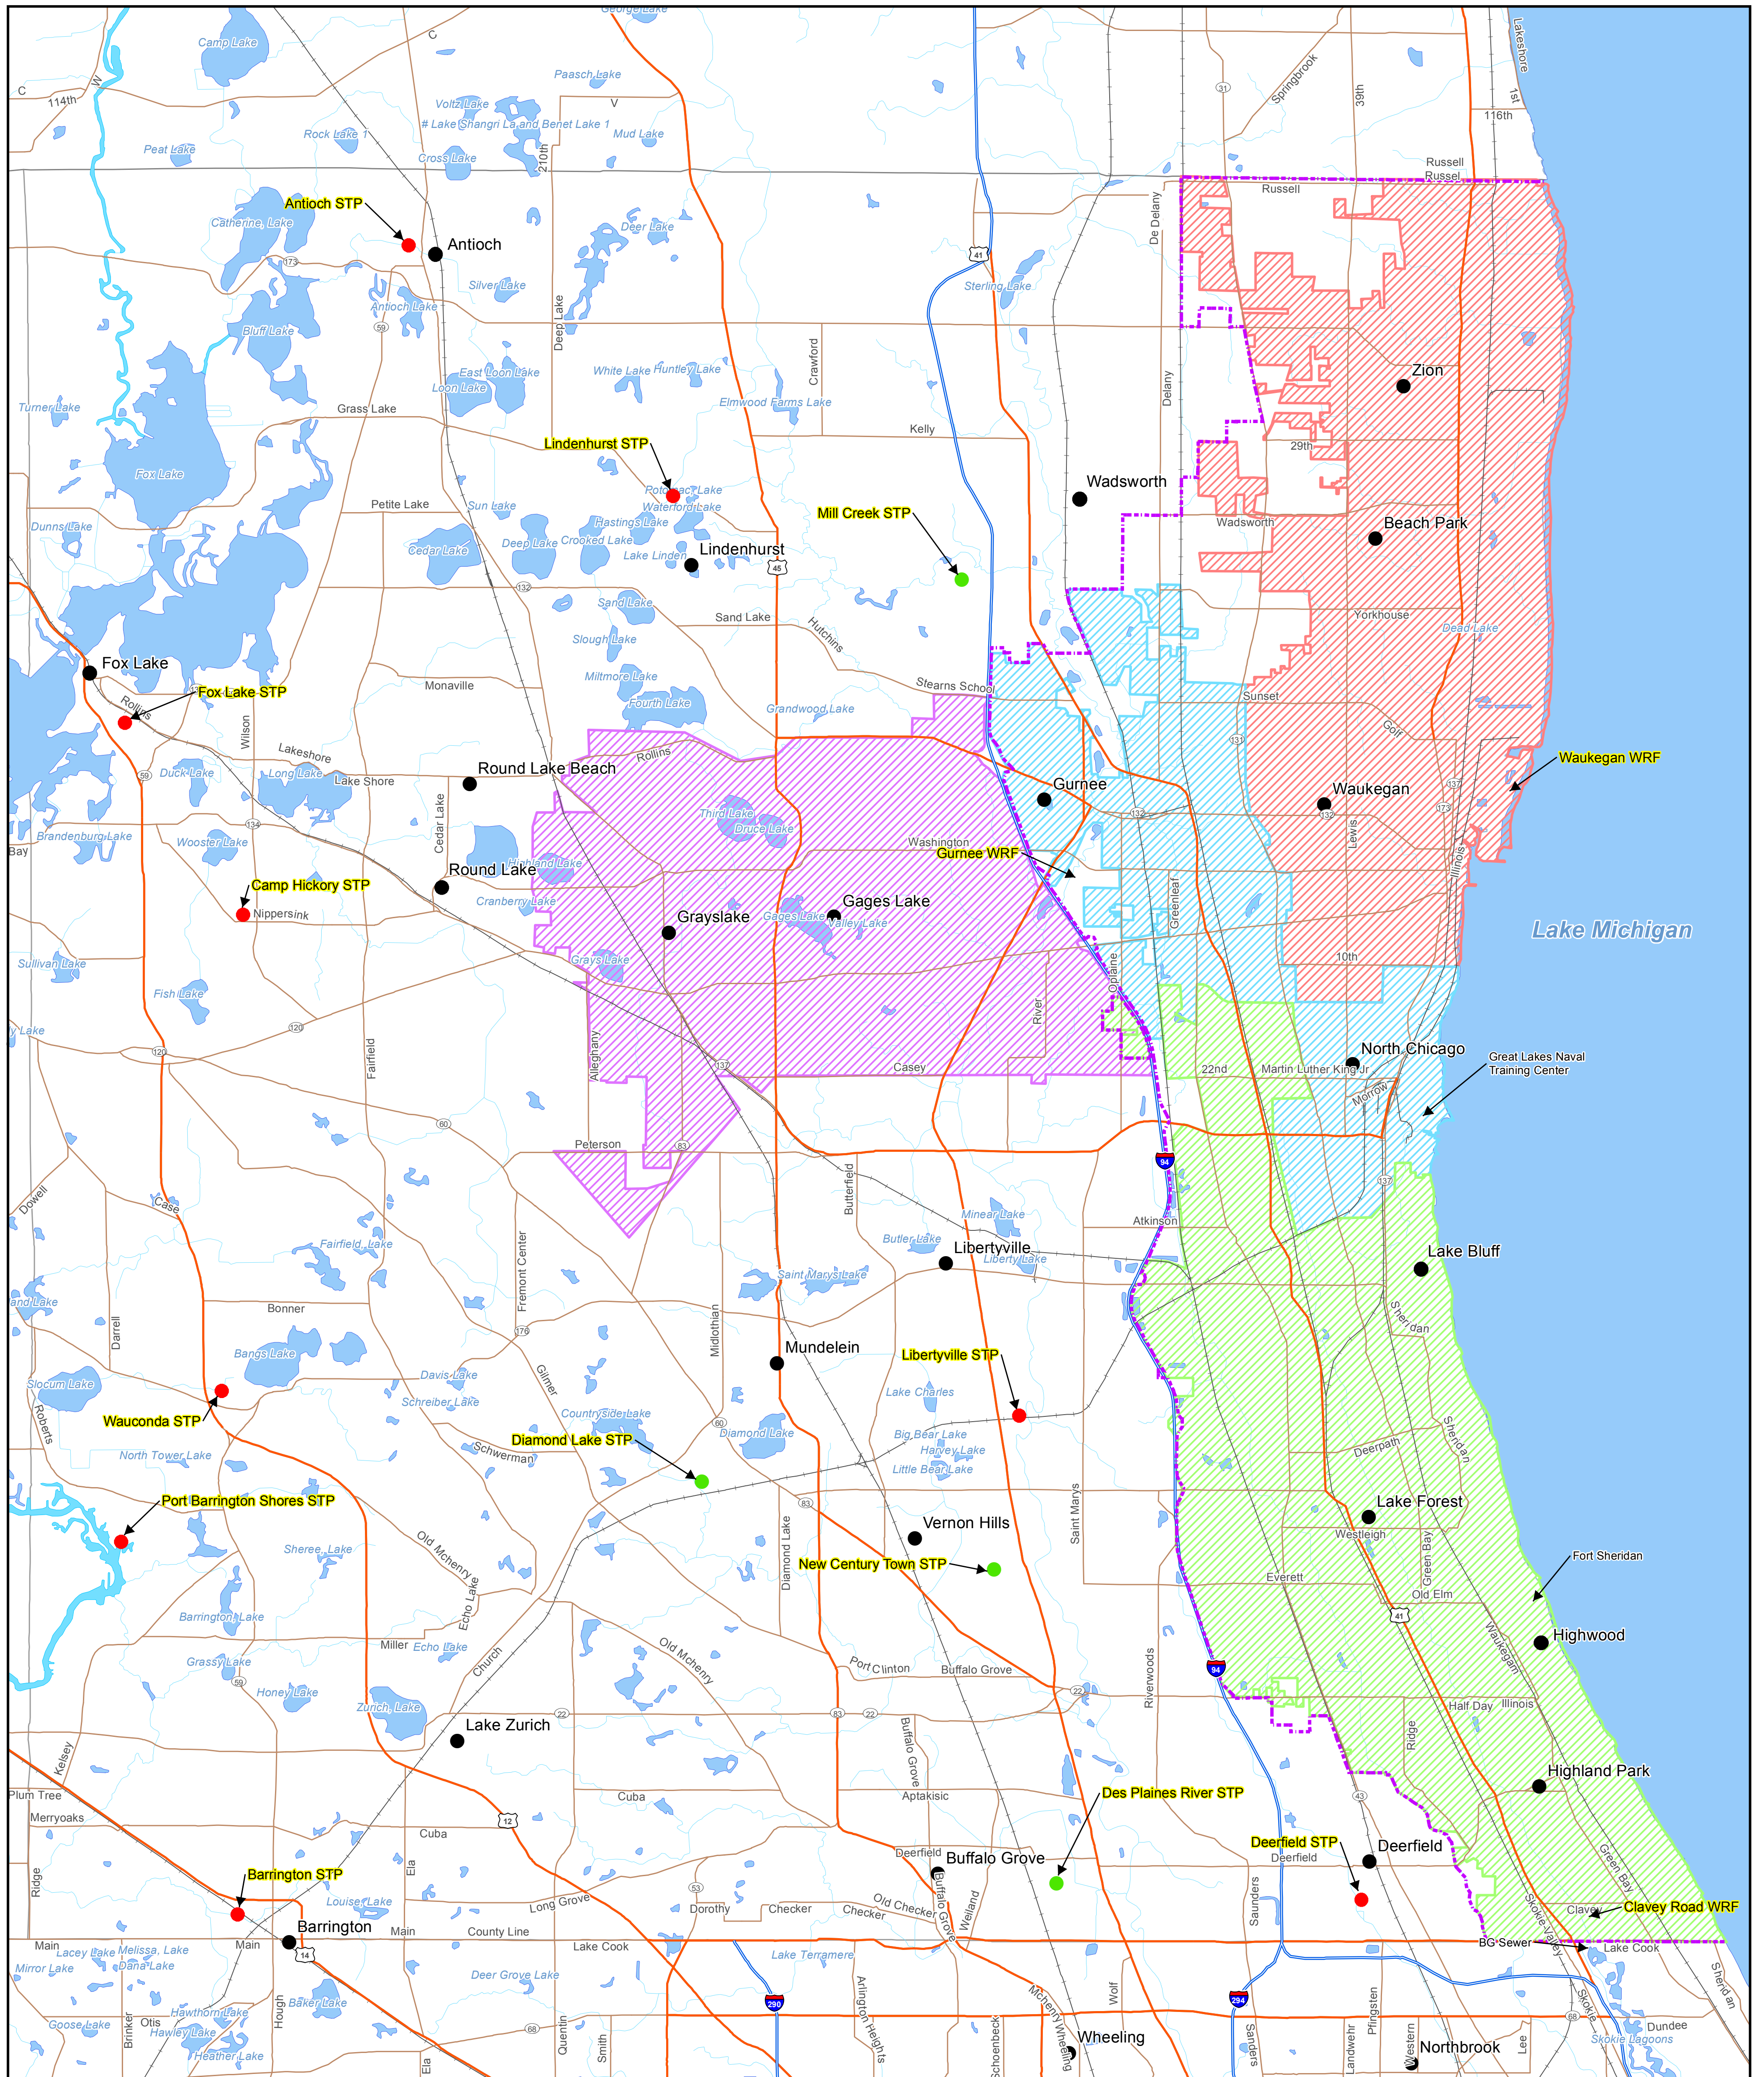

# North Shore Water Reclamation District Service Area Map Lake County, Illinois

January 2015

Revised: January 2015

## Legend

- Municipal STP
- Lake County STP
- Municipality
- - - NSWRD FPA Boundary
- ▨ Tributary to Clavey Road WRF
- ▨ Tributary to Gurnee WRF
- ▨ Lake County Tributary to Gurnee WRF
- ▨ Tributary to Waukegan WRF
- Limited Access
- Highway
- Major Road
- Local Road
- Minor Road
- Other Road
- Railroad